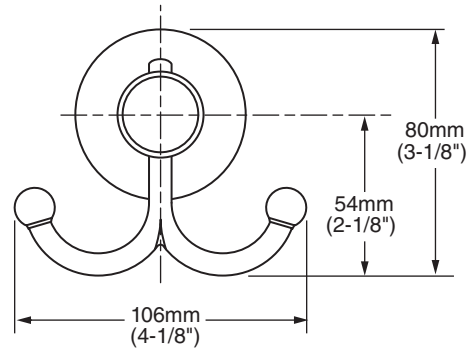

**MODEL NUMBER:**

☐ 8337.210 Robe Hook

**Available Finishes**

.002	Polished Chrome
.224	Oil Rubbed Bronze
.295	Satin Nickel (PVD)

**PRODUCT FEATURES:**

**Materials of Construction:** Metal construction for durability & long life.

**Concealed Mounting:** No exposed set screws.

**Easy to Install**

**Durability of Finishes:** Chrome and PVD finishes will never tarnish.

**SUGGESTED SPECIFICATION:**

Robe Hook shall feature metal construction with tarnish - free PVD finish. Shall feature concealed mounting with no exposed set screws. Robe Hook shall be American Standard Model # 8337.210.\_\_\_\_.