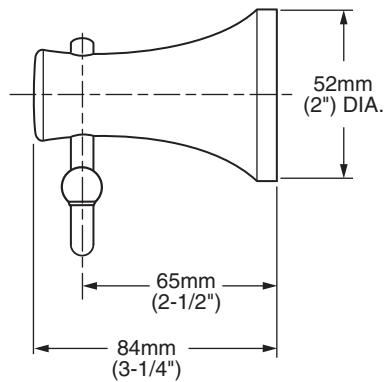

**MODEL NUMBER:**

☐ 8337.210 Robe Hook

**Available Finishes**

.002	Polished Chrome
.224	Oil Rubbed Bronze
.295	Satin Nickel (PVD)

**PRODUCT FEATURES:**

**Materials of Construction:** Metal construction for durability & long life.

**Concealed Mounting:** No exposed set screws.

**Easy to Install**

**Durability of Finishes:** Chrome and PVD finishes will never tarnish.

**SUGGESTED SPECIFICATION:**

Robe Hook shall feature metal construction with tarnish - free PVD finish. Shall feature concealed mounting with no exposed set screws. Robe Hook shall be American Standard Model # 8337.210.\_\_\_\_.